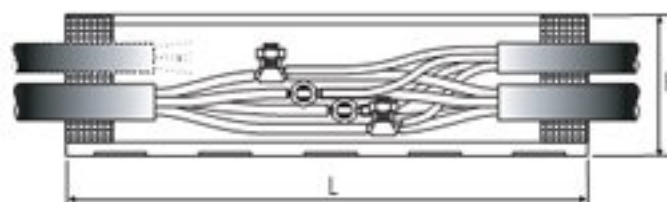

Cast resin technique

$U_0/U (U_m)$ 0,6/1 (1,2) kV

$U_0/U (U_m)$ 3,6/6 (7,2) kV

Straight joints

- for overhead insulated power lines and plastic cables with PUR-cast resin type GA
- The Cast Resin joints meet the standards DIN VDE 0278 and can be used on all plastic- and paper-insulated cables.
- Delivered with two-part snap-fit mold body, distance holders and funnel up to type GT-A-3; with distance holders up to GT-A-6, endsealing tape and installation drawings.

Straight joints with 3,6/6 kV accessories

For connecting the screen, a complete set is included
Without connectors

Cable Ø min.-max. mm	Cable type and cross section Straight joints up to 6 kV armoured up to ... mm ²	Dimensions L x H mm	Type
26 - 52	3 x 50 up to 3 x 70	430 x 95	GT-A-5 3/6
35 - 65	3 x 95 up to 3 x 120	530 x 120	GT-A-6 3/6
45 - 80	3 x 150 up to 3 x 185	700 x 240	GT-A-7 3/6
50 - 90	3 x 240 up to 3 x 300	900 x 190	GT-A-8 3/6

Straight and branch joints

Cylindrical form in two parts with prefabricated sealings.

- with PUR-Cast Resin type GA

Main cable up to ... mm ²	Cable type and cross section		Dimensions L x H mm	Type	
	non armoured Branch cable up to ... mm ²	armoured Main cable up to ... mm ²			armoured Branch cable up to ... mm ²
4 x 10	4 x 10	4 x 2,5	4 x 2,5	220 x 58	GAV-A-2
4 x 25	4 x 16	4 x 25	4 x 16	300 x 75	GAV-A-3
4 x 70	4 x 35	4 x 70	4 x 25	400 x 95	GAV-A-4
4 x 150	4 x 50	4 x 50	4 x 35	500 x 112	GAV-A-5
4 x 150	4 x 70	4 x 120	4 x 50	610 x 125	GAV-A-6
4 x 185	4 x 50	4 x 150	4 x 50	500 x 145	GAV-A-7