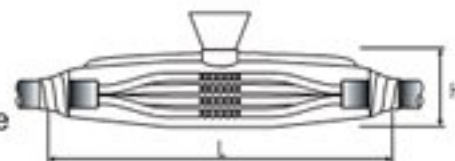

Cast resin technique

$U_0/U (U_m)$ 0,6/1 (1,2) kV

$U_0/U (U_m)$ 3,6/6 (7,2) kV

Straight joints

- for overhead insulated power lines and plastic cables with PUR-cast resin type GA
- The Cast Resin joints meet the standards DIN VDE 0278 and can be used on all plastic- and paper-insulated cables.
- Delivered with two-part snap-fit mold body, distance holders and funnel up to type GT-A-3; with distance holders up to GT-A-6, endsealing tape and installation drawings.

Cable Ø min.-max. mm	Cable type and cross section			Dimensions L x H mm	Type
	non armoured Straight joints up to 1 kV up to ...mm ²	armoured Straight joints up to 6 kV up to ...mm ²	armoured Straight joints up to 6 kV up to ...mm ²		
8 - 18	4 x 4	4 x 4		185 x 35	GTZ-A-0
14 - 30	4 x 16	4 x 10		280 x 52	GTZ-A-3
6 - 19	4 x 4	4 x 1,5		160 x 36	GT-A-0
6 - 22	4 x 10	4 x 6		190 x 48	GT-A-1
14 - 35	4 x 25	4 x 16		240 x 50	GT-A-2
16 - 37	4 x 50	4 x 35		270 x 65	GT-A-3
20 - 44	4 x 70	4 x 50	3 x 35	360 x 80	GT-A-4
26 - 52	4 x 150	4 x 95	3 x 95	430 x 95	GT-A-5
35 - 65	4 x 185	4 x 150	3 x 120	530 x 120	GT-A-6
45 - 80	4 x 300	4 x 240	3 x 240	700 x 240	GT-A-7
50 - 90	4 x 400	4 x 300	3 x 300	900 x 190	GT-A-8

Straight joints with 3,6/6 kV accessories

For connecting the screen, a complete set is included
Without connectors

Cable Ø min.-max. mm	Cable type and cross section Straight joints up to 6 kV armoured up to ... mm ²	Dimensions L x H mm	Type
26 - 52	3 x 50 up to 3 x 70	430 x 95	GT-A-5 3/6
35 - 65	3 x 95 up to 3 x 120	530 x 120	GT-A-6 3/6
45 - 80	3 x 150 up to 3 x 185	700 x 240	GT-A-7 3/6
50 - 90	3 x 240 up to 3 x 300	900 x 190	GT-A-8 3/6